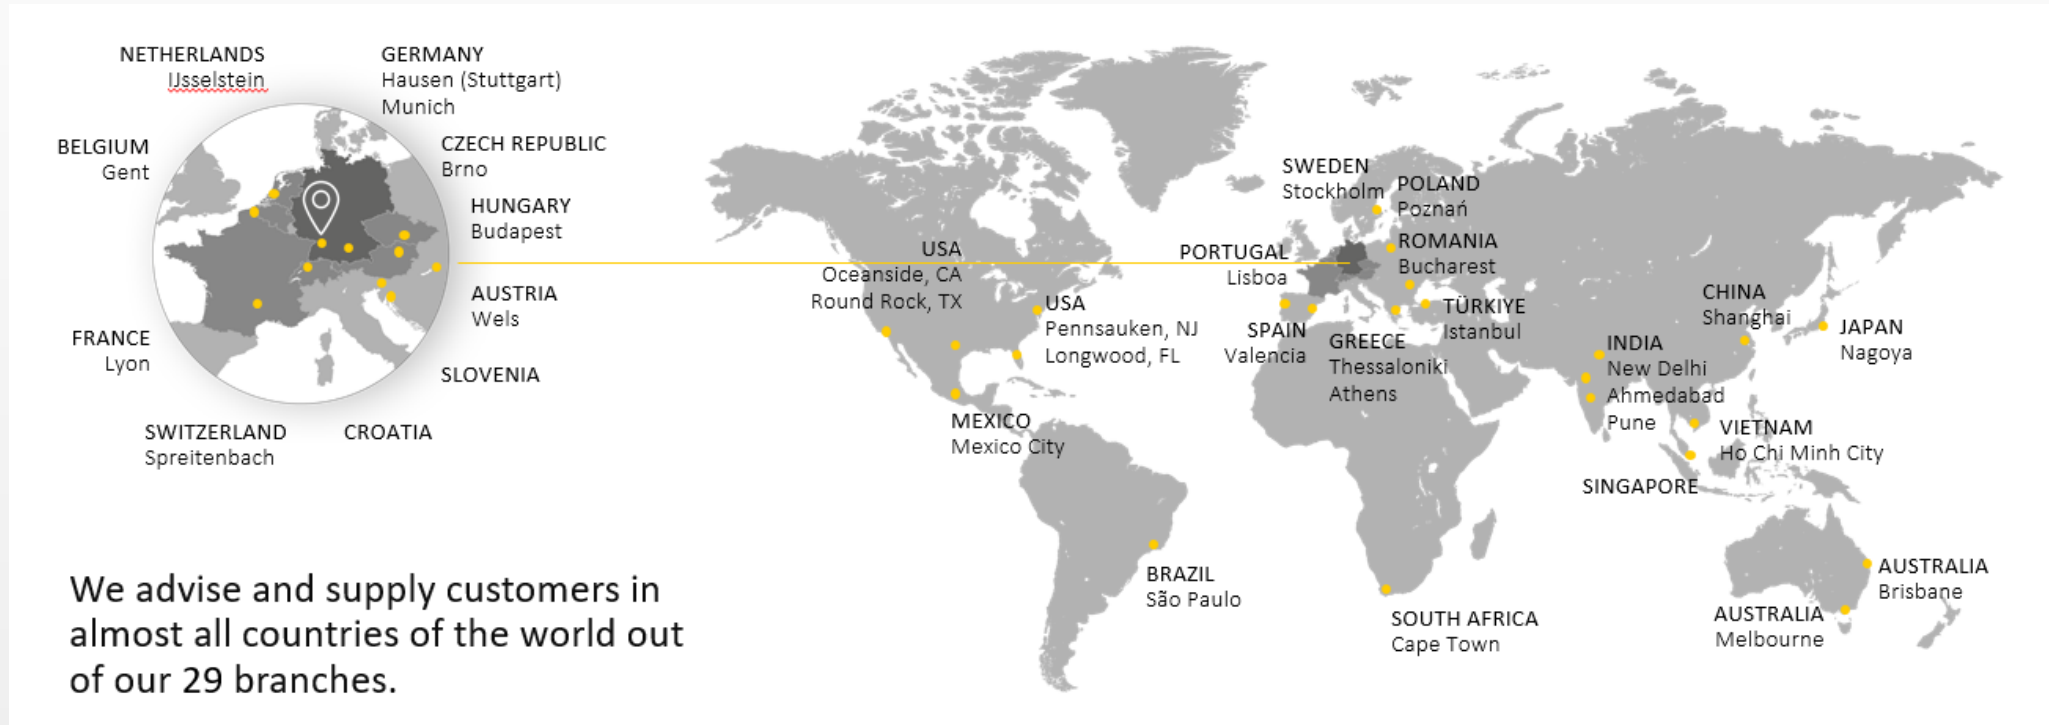

THERE FOR YOU THROUGHOUT THE WORLD

THE KRANNICH LOCATIONS

25+
Years Experience

1,200+
Employees

29
Branches

+100
Countries
we deliver

135k+ sqm
Warehouse
space in use

KRANNICH GROUP BUSINESS MODEL